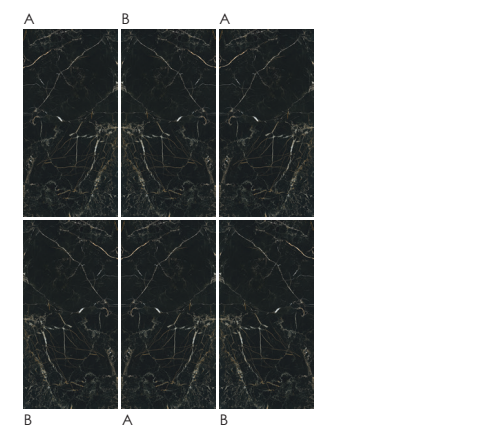

☼ ROD. NIGHT LUX POL
7,5X60/3"X24" K29/P

60X120 / 24"X48"

MIRROR NIGHT LUX A POL RECT
60X120 / 24"X48" L32/M

MIRROR NIGHT LUX B POL RECT
60X120 / 24"X48" L32/M

MIRROR COMPOSITION . COMPOSICIÓN MIRROR

40X120 / 16"X48"