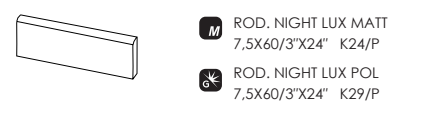

SPECIAL PIECES

M ROD. NIGHT LUX MATT
7,5X60/3"X24" K24/P

☼ ROD. NIGHT LUX POL
7,5X60/3"X24" K29/P